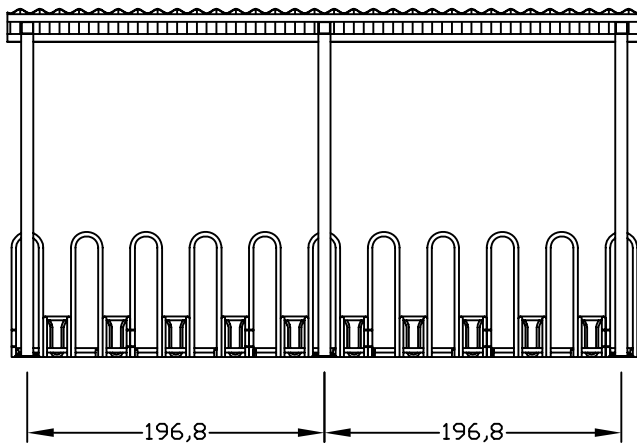

Fahrradunterstand
Bicycle Shelders

ORIGINAL
euroform W[®]

MOD. 720 Light

Maßstab 1:50