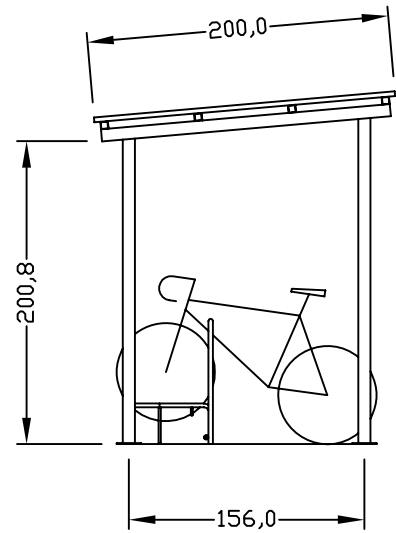

Fahrradunterstand
Bicycle Shelders

ORIGINAL
euroform W[®]

MOD. 720 Light

Maßstab 1:50