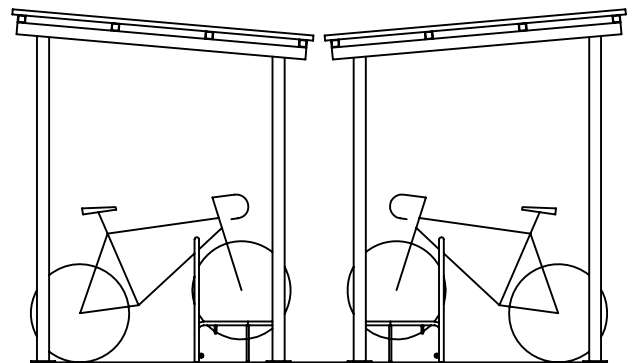

Fahrradunterstand
Bicycle Shelders

ORIGINAL
euroform W[®]

MOD. 720 Light

Maßstab 1:50