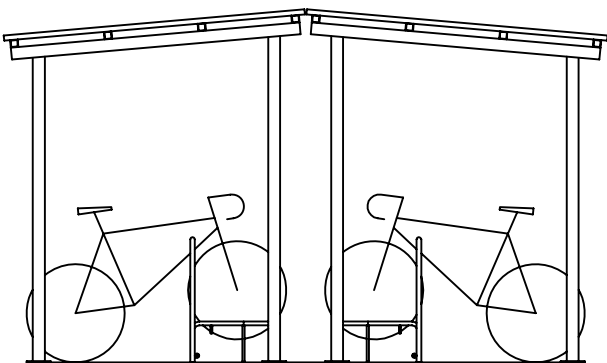

Fahrradunterstand
Bicycle Shelders

ORIGINAL
euroform W[®]

MOD. 720 Light

Maßstab 1:50