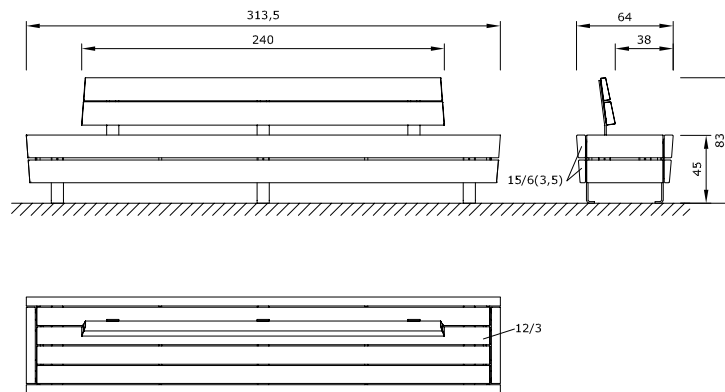

PANCA PER PARCO
PARKBANK
PARK BENCH

ORIGINAL
euroform W[®]

MOD.1705

Maßstab 1:50