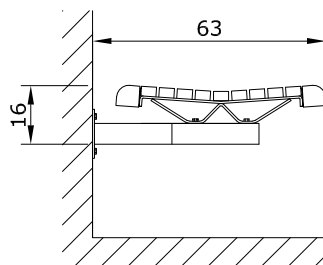

WAND/PARETE/WALL-MOUNTING