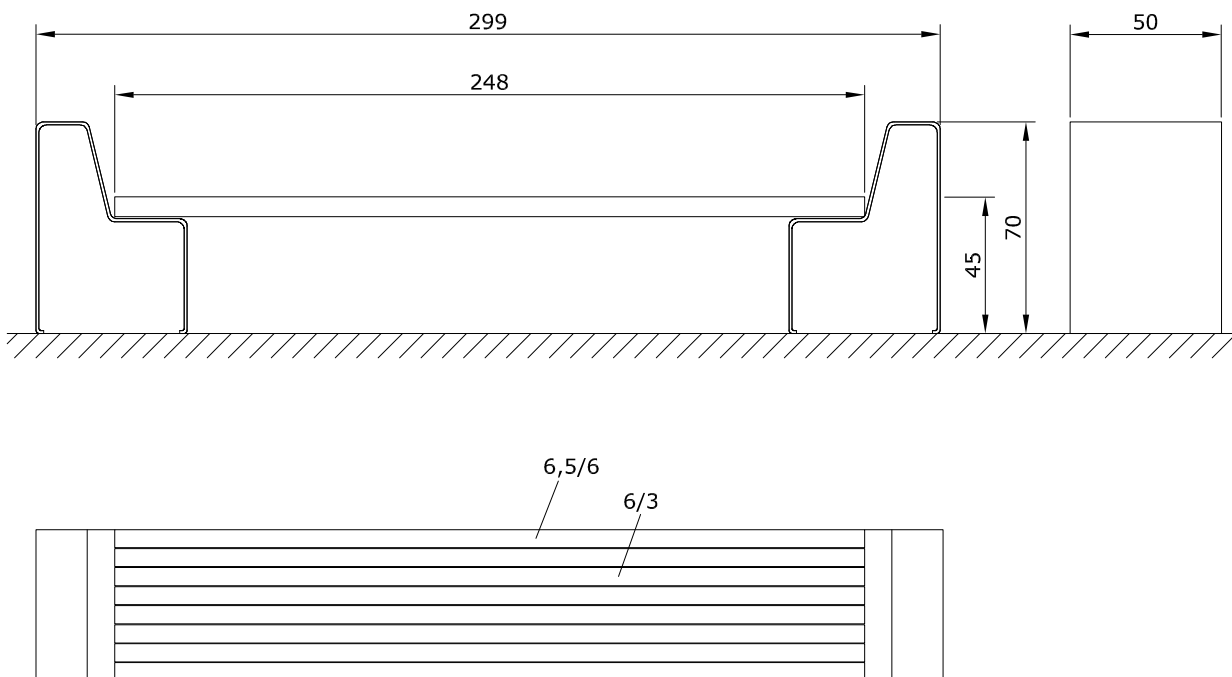

PANCA PER PARCO
PARKBANK
PARK BENCH

ORIGINAL
euroform W[®]

MOD.1315

Maßstab 1:25